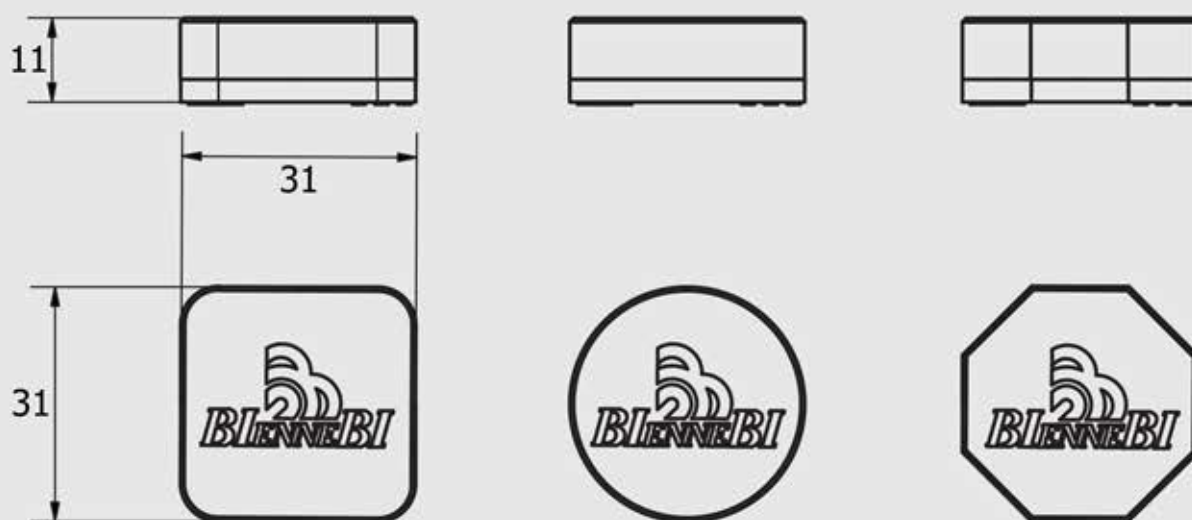

DIMENSIONS

DAL 1950 FONDERIA - PRESSOFUSIONE IN OTTONE - ARTICOLI PER INFISSI

BIENNEBI SRL - Via Santi, 23 - 25070 Bione (BS) - Italy

Tel. +39 0365 897712 - fax +39 0365 897724 - www.biennebi.it - email: biennebi@biennebi.it

BIENNEBI®

dal 1950